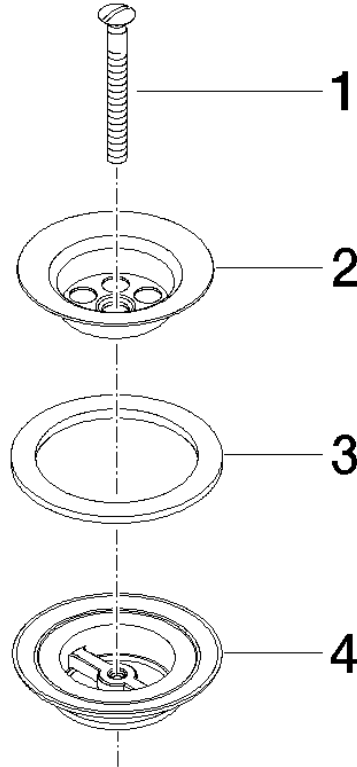

Grated waste 1 1/4" - Brushed Dark Platinum

IMO

10 100 970

Fits: IMO, LULU, MADISON, MEM, TARA,
CL.1, LISSÉ, VAIA, META, CYO

	Brushed Dark Platinum	10 100 970-99
	Chrome	10 100 970-00
	Brushed Platinum	10 100 970-06
	Platinum	10 100 970-08
	Durabass (23kt Gold)	10 100 970-09
	Dark Chrome	10 100 970-19
	Light Gold	10 100 970-26
	Brushed Light Gold	10 100 970-27
	Brushed Durabass (23kt Gold)	10 100 970-28
	Brushed Bronze	10 100 970-42
	Brushed Champagne (22kt Gold)	10 100 970-46
	Champagne (22kt Gold)	10 100 970-47
	Brushed Chrome	10 100 970-93

Grated waste 1 1/4" - Brushed Dark Platinum

IMO

10 100 970

10 100 970

10 100 970

Parts for other finishes can be found here: [Chrome](#)

Spare parts list

No.	Item Number	Name	Quantity used	Delivery time
1	09 30 30 115-99	screw	1	60
2	09 11 01 005-99	strainer	1	60
3	09 14 03 005 90	seal	1	60
4	09 11 01 007-07	pop-up waste	1	60